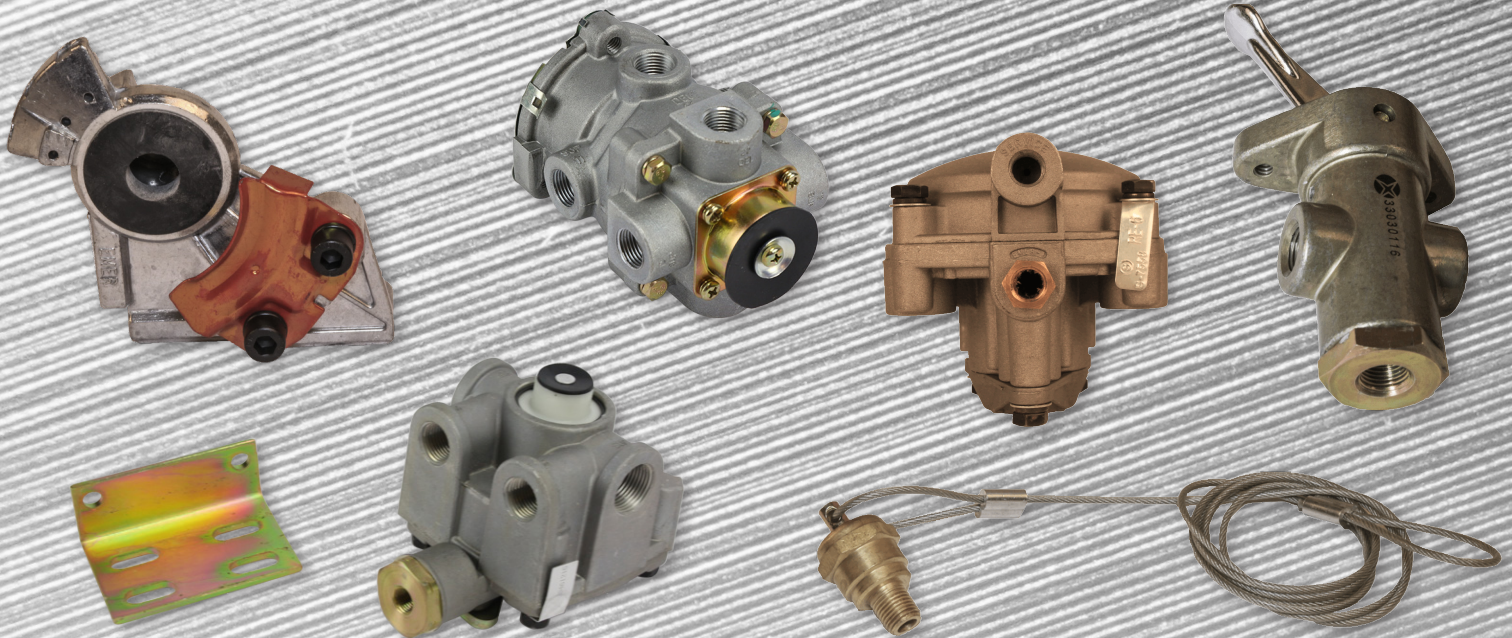

AIR & BRAKE COMPONENTS

MPG #:	REPLACES #:	DESCRIPTION:	PRODUCT INFORMATION:
MPGS-10047	11445	3/8 Gladhand - Angled - Emergency	40° Bracket Mount Includes 3/8 Pipe Plug Color Coded Red For Emergency
MPGS-10043	11451	1/2 Gladhand - Emergency	Color Coded Red For Emergency
MPGS-10044	11452	1/2 Gladhand - Service	Color Coded Blue For Service
MPGS-C333	11952	Air Hose, Coiled	Length: 15Ft W 12 Leads Sae J844 Compliant; Cold Weather Resistant; Plated Spring Guards 150 Psi Operating Systems
MPGS-22889	12104	Drain Valve	Replacement For Haldex® Ports: 1/4 NPT Male Thread Manual, Includes 4ft Cable
MPGS-8884	12105	Drain Valve	Replacement For Haldex® Ports: 1/4 NPT Male Thread Manual, Includes 5ft Cable
MPGS-23097	65612	Air Dryer Assembly (AD-IP)	New/No Core Charge, 12 Volt Replacement For Bendix AD-IP™ Contains Automatic Drain Valve & In-Line Filtration System Supply & Delivery Ports: 1/2" NPT Control Port: 1/4" NPT
MPGS-6006	102626	Relay Valve (R-12)	Replacement For Bendix R-12™ Vertical Ports: 1/2 Delivery Crack Pressure: 4 Psi (Basic)
MPGS-8255	103010	Relay Valve (R-14)	Replacement For Bendix R-14™ Horizontal Ports Crack Pressure: 4 Psi (Basic)
MPGS-20219	110500	Spring Brake Control Valve	Replacement For Sealco® Spring Brake Priority
MPGS-5676	229617	Control Valve (TW-1)	Replacement For Bendix TW-1™ Ports: 1/8 NPT Includes Chrome Plated Flip Handle
MPGS-7558	281865	Relay Valve (R-6)	Replacement For Bendix RE-6™ Ports: 1/4 NPT, 3/4 Supply, 3/8 & 1/4 Delivery Crack Pressure: 4.5 PSI